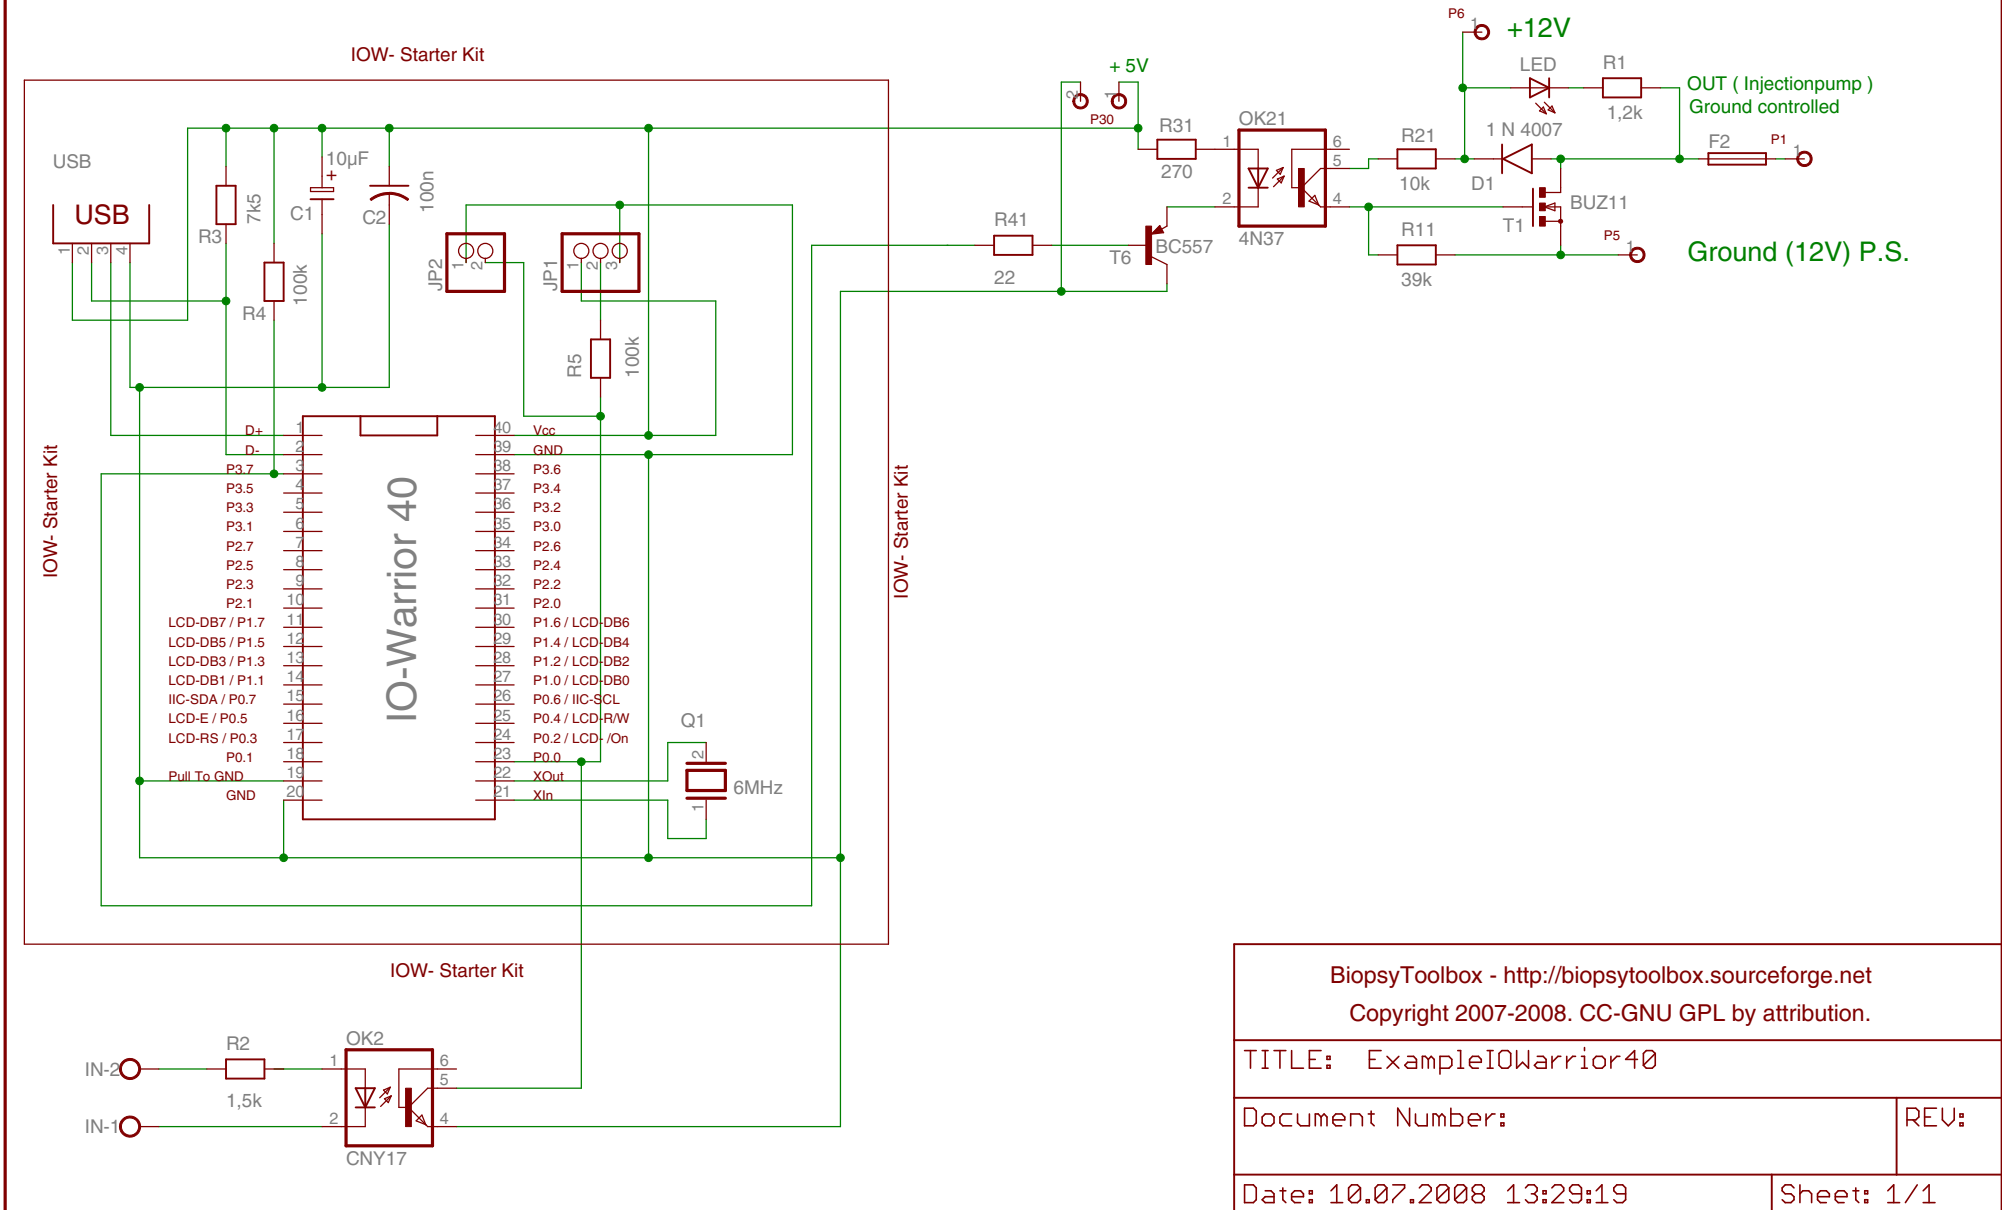

Example application for the IO Warrior 40

The Injectionpump direkt connected to + from 12V Powersupply

BiopsyToolbox - <http://biopsytoolbox.sourceforge.net>

Copyright 2007-2008. CC-GNU GPL by attribution.

TITLE: ExampleIOWarrior40

Document Number:

REV:

Date: 10.07.2008 13:29:19

Sheet: 1/1